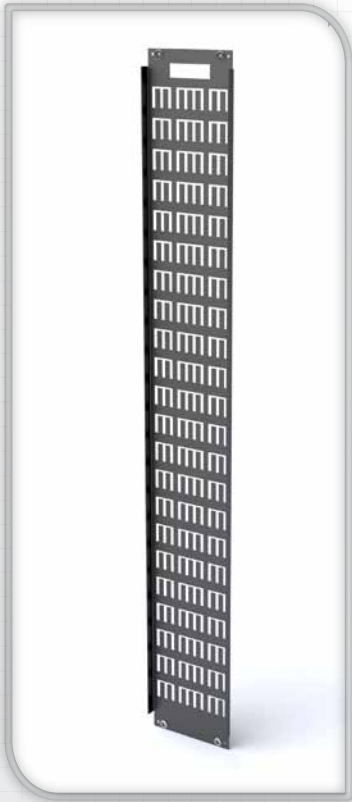

## Cable Tray

### Features

- Unique design allows easy installation of cable/velcro ties
- Utilises space between mounting rails and side panels
- Ensures cables are managed easily and effectively

Available in 100mm or 150mm wide models to maximise cable storage area. Easy installation with 4x M6 screws. Available to fit SRA racks ranging from 12RU to 48RU.

### Details

All cable trays are made from 1.2mm powdercoated zinc annealed steel.

Perforations allow for easy installation and removal of cables.

### Colour(s)

Black  
#90132679

Grey Nurse  
#90137543